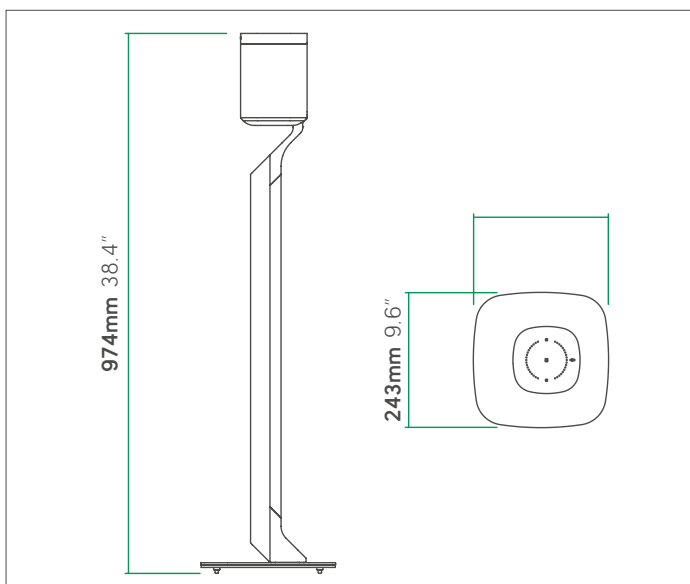

The Flexson Premium Floor Stand is the ultimate accessory for the Sonos One or Play:1 speaker. Beautifully crafted from aluminium, glass, steel and hardwood, it is available in two luxurious finishes: White/English Oak or Black/American Walnut.

The Flexson Premium Floor Stand puts your speaker at the optimum listening height, so it will look and sound superb. It has a stable base that can slip under sofas or chairs if needed, plus cable channelling to neatly hide away the speaker's power cable. Like all Flexson accessories for Sonos, the Premium Floor Stand is easy to assemble and use.

	White/Oak:	Black/Walnut:		
Product Code	<b>FLXS1PFS1011</b>	<b>FLXS1PFS1021</b>		
UPC Number	<b>5057964000145</b>	<b>5057964000152</b>		
UK, European and US (SRP)	<b>£149.99</b>	<b>€199.99</b>	<b>\$199.99</b>	
Millimetres / Kilograms	Height	Width	Depth	Weight
Product Size	<b>827mm</b>	<b>243mm</b>	<b>243mm</b>	<b>3.2</b>
Millimetres / Kilograms	Length	Width	Height	Weight
Retail Carton	<b>131mm</b>	<b>852mm</b>	<b>270mm</b>	<b>3.95</b>
Carton Contents	<b>1 x Floor Stand, fixings and instructions</b>			
Outer Carton Quantity	<b>x4</b>	Country of Manufacture	<b>China</b>	